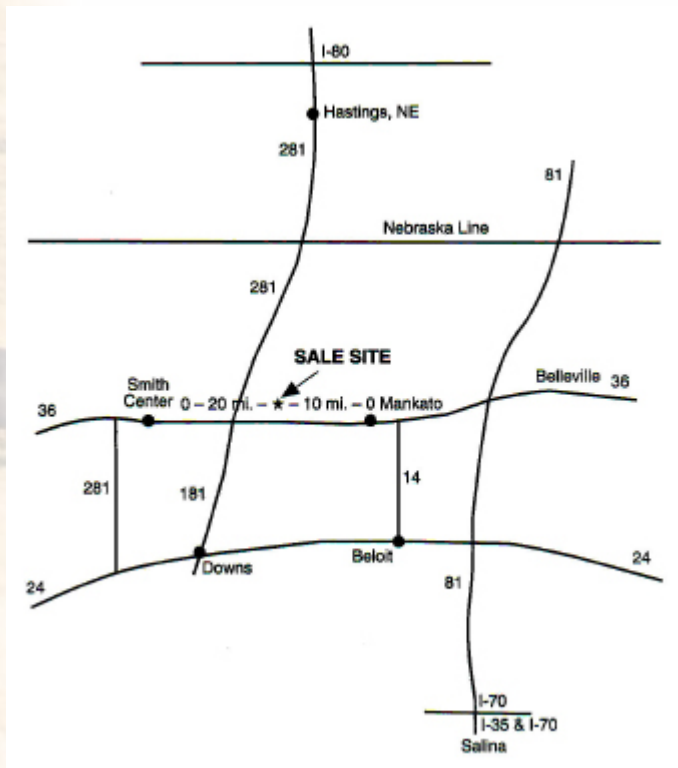

How to Bid Online

Tips and Tricks to Master Online Bidding

STEP 1. Use Chrome or Safari, a newer browser or download the CCI.live app at Google Play or Apple App store.

STEP 2. Open your app or go to the address of www.CCI.live in your browser. CCI.live can be used on a cell phone, tablet, laptop or desktop. Some older models may not be compatible and will show a yellow caution symbol if so.

STEP 3. Create an account and then request bidding credentials through CCI.live. Use the bank information listed on your check. Please use a correct phone and email address.

STEP 4. Once you are accepted for bidding credentials you will receive a text message and/or email notification. Proceed to "Get Buyer Number" on the actual sale page of your interest. Some sales may also require a passcode to obtain a buyer number. On these auctions, you will obtain passcodes from the sale office phone number for the specific auction you are interested in. Please closely read the terms!

STEP 5. You are ready to go! Make sure you understand, once you are logged in, have a buyer number and are watching the sale that you are on a highly sensitive web page. **Be careful when scrolling that you do not accidentally hit the bid button and watch children closely as they tend to grab cell phones and accidentally bid.**

TIPS FOR SUCCESSFUL BIDDING

- Make sure you have good service. Bidding and driving is not recommended. You should have two - three bars on your cellular devices. At home you should have an UPLOAD speed of 2 mg or more UP. Use this site to test your internet: www.speedtest.net.

REFRESH YOUR SCREEN AT SALE TIME

If you have logged in over an hour prior to sale time, you may need to login again. DO NOT let the computer set idol and then return and try to bid, the website may have logged you out.